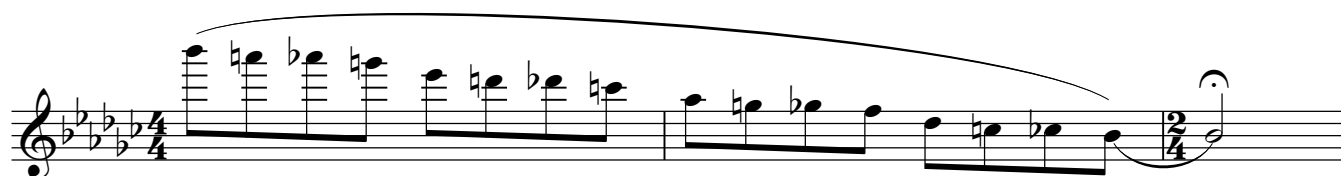

Hora Veloce

TENOR BANJO

Hora ♩ = 280

Arno Hagens

very fast ♩=165

piano or cimbalom interlude

Coda