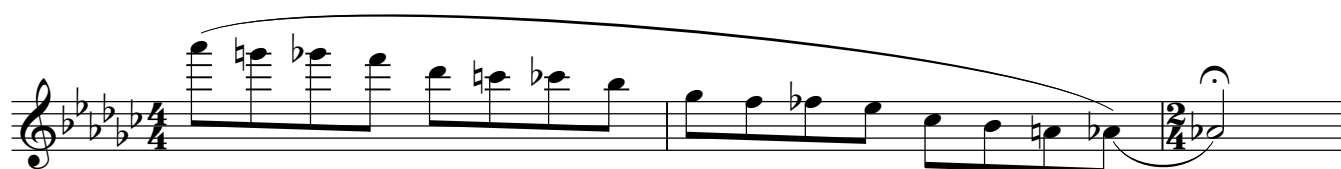

Hora Veloce

TENOR BANJO

Hora ♩ = 280

Arno Hagens

very fast ♩=165

piano or cimbalom interlude

Coda