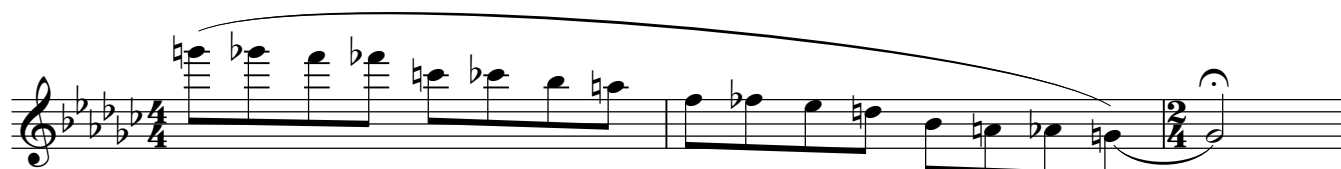

Hora Veloce

TENOR BANJO

Hora ♩ = 280

Arno Hagens

very fast ♩=165

piano or cimbalom interlude

Coda